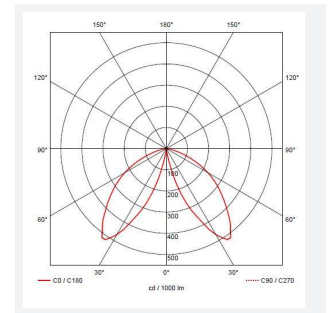

PRODUCT FEATURES

- Robust die-cast aluminium bollard with a choice of textured finishes suitable for commercial applications
- Non-dimmable
- Supplied c/w root mounting kit

GENERAL INFORMATION	
Wattage	20W
Lumens Delivered	1300lm
Lm/W	65lm/W
Beam Angle	36°
CRI	80
CCT	4000K
Input	220/240V
Operating Temp	-10°C - 40°C
SDCM	5

TECHNICAL INFORMATION	
Light Source	LED
Colour / Finish	Black
IP Rating	IP65
Class Protection	1
Internal / External	External
Surface / Recessed / Suspended	Floor
Lumen Depreciation	L80 50,000h
Warranty (Years)	5
CE Mark	Yes
Height	900 mm