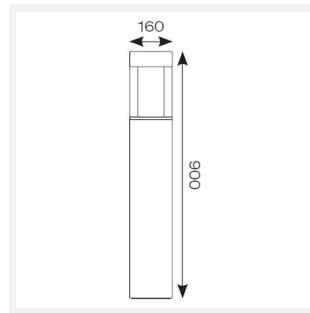

Aries

Aries Bollard 900mm Cool White Black
Code: AARIES/900/BL/CW

Category	Bollards
Application	Hospitality, Outdoor, Residential, Retail
Specification	Architectural

PRODUCT FEATURES

- Robust die-cast aluminium bollard with a choice of textured finishes suitable for commercial applications
- Non-dimmable
- Supplied c/w root mounting kit

GENERAL INFORMATION	
Wattage	20W
Lumens Delivered	1300lm
Lm/W	65lm/W
Beam Angle	36°
CRI	80
CCT	4000K
Input	220/240V
Operating Temp	-10°C - 40°C
SDCM	5

TECHNICAL INFORMATION	
Light Source	LED
Colour / Finish	Black
IP Rating	IP65
Class Protection	1
Internal / External	External
Surface / Recessed / Suspended	Floor
Lumen Depreciation	L80 50,000h
Warranty (Years)	5
CE Mark	Yes
Height	900 mm